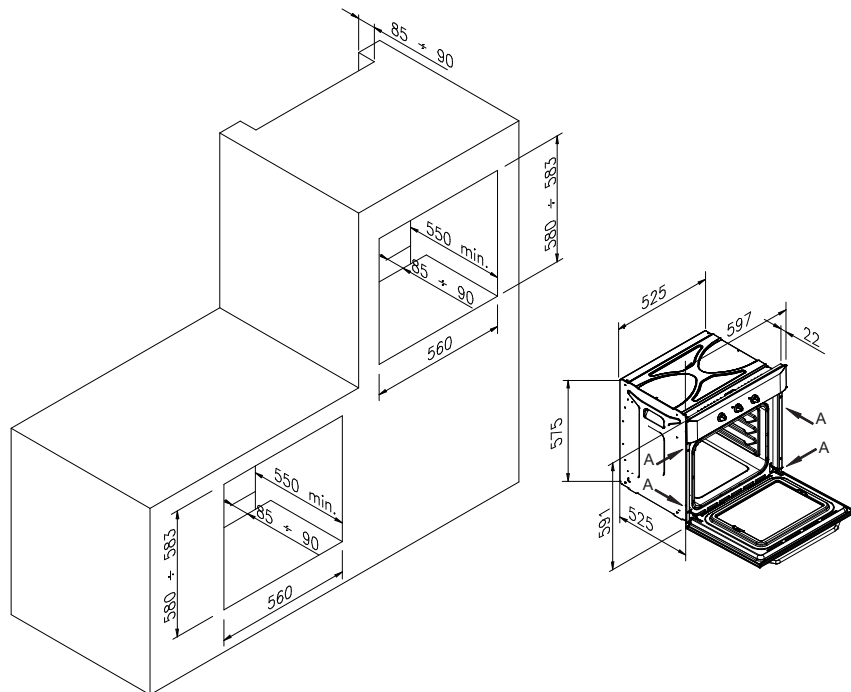

PRODUCT SPECIFICATION

OV605SCI

OVEN

600mm

CLASSIQUE

CLASSIQUE MULTIFUNCTION OVEN - MIRROR FINISH

EXTERIOR FINISH	<ul style="list-style-type: none"> Fingerprint resistant Stainless Steel Triple glazed mirror finish cool touch door
INTERIOR FINISH	<ul style="list-style-type: none"> High grade non porous easy clean enamel Moulded side rails
DIMENSIONS	<ul style="list-style-type: none"> 597 x 591 x 547mm (Product) 580 x 560 x 550mm (Cutout)
CAPACITY	<ul style="list-style-type: none"> 59L
FUNCTIONS	<ul style="list-style-type: none"> 
STD ACCESSORIES	<ul style="list-style-type: none"> 1 x wire shelving rack 1 x baking tray 1 x grill insert 1 x rack tong
SHELVES	<ul style="list-style-type: none"> 4 positions
FEATURES	<ul style="list-style-type: none"> 5 cooking functions Digital timer (up to 23hrs 59mins) Digital Cooking programmer (program auto start and finish time) Digital clock and temperature display Finger print resistant stainless steel Removable cool touch triple glazed mirror finish door
WARRANTY	<ul style="list-style-type: none"> 5 years*