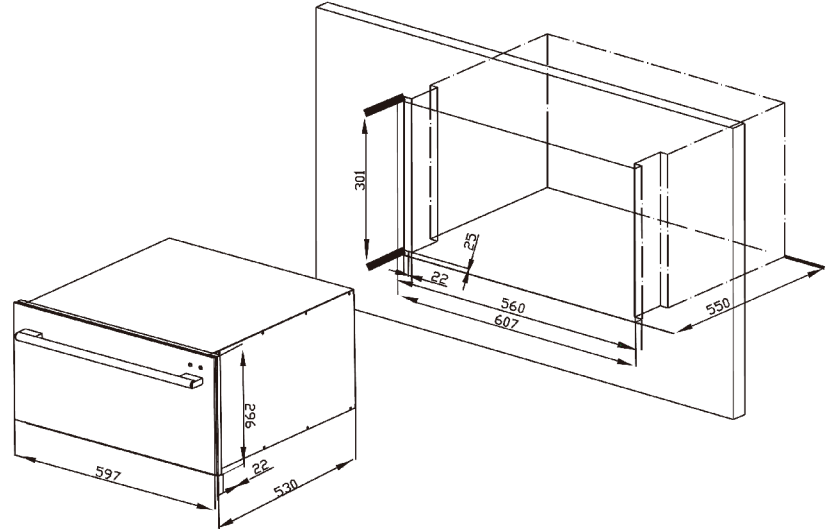

PRODUCT SPECIFICATION

CSD300BB

**STERILISER
BLACK GLASS**

BLACK GLASS STERILISER

FINISH	<ul style="list-style-type: none"> • Full Black glass
DIMENSIONS	<ul style="list-style-type: none"> • 597 x 296 x 530mm (Product) • 560 x 301 x 550mm (Cutout)
CAPACITY	<ul style="list-style-type: none"> • 20kg max load
STD ACCESSORIES	<ul style="list-style-type: none"> • Stainless dish dish rack
FEATURES	<ul style="list-style-type: none"> • Dries and sterilises plates, cups, saucers up to 20kg load • Heat Sterilisation • UV Sterilisation • 2 levels for easy stacking of dishes • Ideal for baby bottle sterilisation
WARRANTY	<ul style="list-style-type: none"> • 5 years*