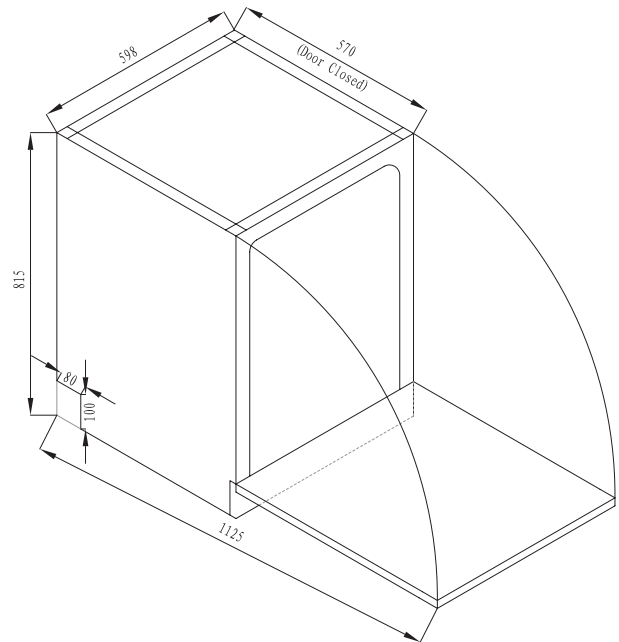

PRODUCT SPECIFICATION

CDW311FY

DISHWASHER FULLY INTEGRATED WITH DOOR

DISHWASHER - SS DECORATIVE DOOR

FINISH	Stainless Steel
DIMENSIONS	595 (W) x 600 (D) x 840mm (H)
WATER RATING	4 stars
ENERGY RATING	3.5 stars
CONTROLS	Electronic control with LED display
FUNCTIONS	6 wash programs (Intensive, Heavy, Normal, Glass, 60 Min, Rapid) 14 place setting
FEATURES	- Fully Integrated - Stainless steel decorative door panel - Third Layer Cutlery Basket - Concealed heating element 1-24 hours delay start - Foldable bottom plate racks - Adjustable Rear feet . - Aqua-Stop - Internal Light
WARRANTY	5 years*

*A period of 3 years parts and labour warranty from the date of purchase by the original purchaser; and an additional period of 2 years parts only warranty (a total of 5 years parts warranty from the date of purchase by the original purchaser)