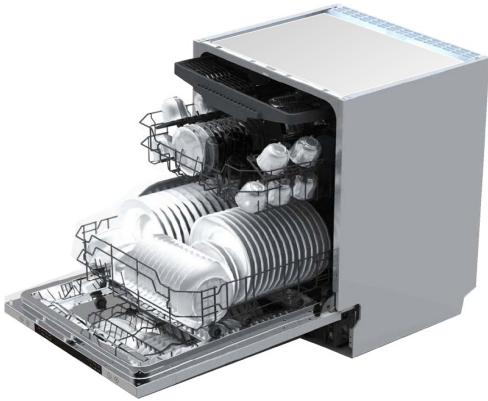

### CDW311FY

#### DISHWASHER FULLY INTEGRATED WITH DOOR

#### DISHWASHER - SS DECORATIVE DOOR

<b>FINISH</b>	<ul style="list-style-type: none"> <li>Stainless Steel</li> </ul>
<b>DIMENSIONS</b>	<ul style="list-style-type: none"> <li>595 (W) x 600 (D) x 840mm (H)</li> </ul>
<b>WATER RATING</b>	<ul style="list-style-type: none"> <li>4 stars</li> </ul>
<b>ENERGY RATING</b>	<ul style="list-style-type: none"> <li>3.5 stars</li> </ul>
<b>CONTROLS</b>	<ul style="list-style-type: none"> <li>Electronic control with LED display</li> </ul>
<b>FUNCTIONS</b>	<ul style="list-style-type: none"> <li>6 wash programs (Intensive, Heavy, Normal, Glass, 60 Min, Rapid)</li> <li>14 place setting</li> </ul>
<b>FEATURES</b>	<ul style="list-style-type: none"> <li>Fully Integrated</li> <li>Stainless steel decorative door panel</li> <li>Third Layer Cutlery Basket</li> <li>Concealed heating element</li> <li>1-24 hours delay start</li> <li>Foldable bottom plate racks</li> <li>Adjustable Rear feet .</li> <li>Aqua-Stop</li> <li>Internal Light</li> </ul>
<b>WARRANTY</b>	<ul style="list-style-type: none"> <li>5 years*</li> </ul>