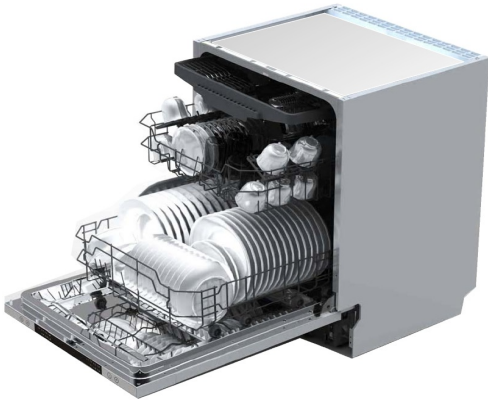

### CDW311FN

#### DISHWASHER FULLY INTEGRATED WITHOUT DOOR

#### DISHWASHER - WITHOUT DECORATIVE DOOR

<b>FINISH</b>	<ul style="list-style-type: none"> <li>Stainless Steel</li> </ul>
<b>DIMENSIONS</b>	<ul style="list-style-type: none"> <li>595 (W) x 600 (D) x 840mm (H)</li> </ul>
<b>WATER RATING</b>	<ul style="list-style-type: none"> <li>4 stars</li> </ul>
<b>ENERGY RATING</b>	<ul style="list-style-type: none"> <li>3.5 stars</li> </ul>
<b>CONTROLS</b>	<ul style="list-style-type: none"> <li>Electronic control with LED display</li> </ul>
<b>FUNCTIONS</b>	<ul style="list-style-type: none"> <li>6 wash programs (Intensive, Heavy, Normal, Glass, 60 Min, Rapid)</li> <li>14 place setting</li> </ul>
<b>FEATURES</b>	<ul style="list-style-type: none"> <li>Fully Integrated</li> <li>Without door panel, ready to integrate with cabinetry</li> <li>Third Layer Cutlery Basket</li> <li>Concealed heating element</li> <li>1-24 hours delay start</li> <li>Foldable bottom plate racks</li> <li>Adjustable Rear feet .</li> <li>Aqua-Stop</li> <li>Internal Light</li> </ul>
<b>WARRANTY</b>	<ul style="list-style-type: none"> <li>5 years*</li> </ul>