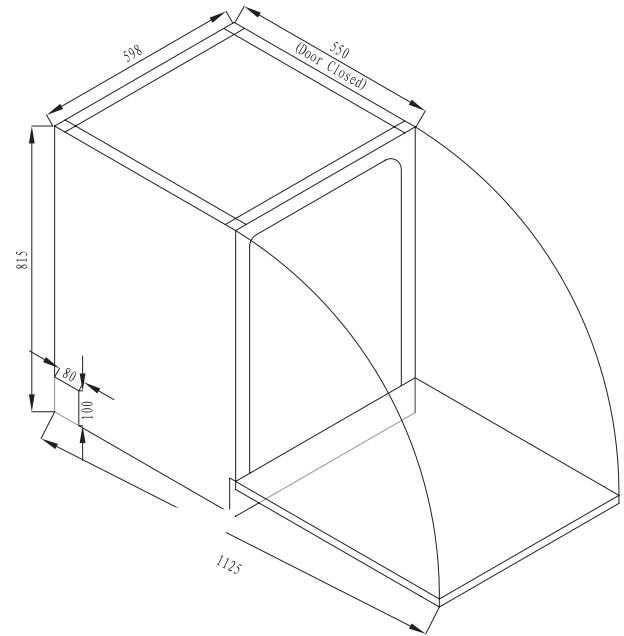

PRODUCT SPECIFICATION

CDW311FN

DISHWASHER FULLY INTEGRATED WITHOUT DOOR

DISHWASHER - WITHOUT DECORATIVE DOOR

FINISH	Stainless Steel
DIMENSIONS	595 (W) x 600 (D) x 840mm (H)
WATER RATING	4 stars
ENERGY RATING	3.5 stars
CONTROLS	Electronic control with LED display
FUNCTIONS	6 wash programs (Intensive, Heavy, Normal, Glass, 60 Min, Rapid) 14 place setting
FEATURES	- Fully Integrated - Without door panel, ready to integrate with cabinetry - Third Layer Cutlery Basket - Concealed heating element 1-24 hours delay start - Foldable bottom plate racks - Adjustable Rear feet . - Aqua-Stop - Internal Light
WARRANTY	5 years*

*A period of 3 years parts and labour warranty from the date of purchase by the original purchaser; and an additional period of 2 years parts only warranty (a total of 5 years parts warranty from the date of purchase by the original purchaser)